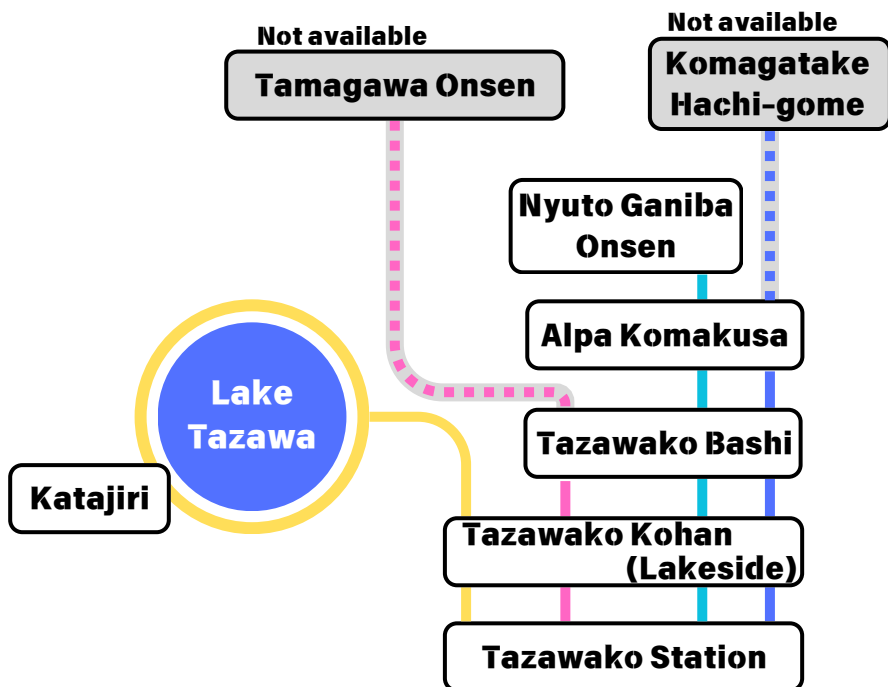

# TAKKO MaaS

Scan me!!

SERVICE PERIOD 2024 Aug 1st ~ Nov 30

Book a taxi | Buy a taxi ticket | Buy a bus ticket

This service allows you to search routes and purchase bus/taxi tickets with your smartphones.

## TAKKO TAXI Service Area & Ticket Price

- Short Distance: 4,700 yen / car
- Medium Distance: 8,100 yen / car
- Long Distance: 10,900 yen / car

- Area A: Tazawako Station
- Area B: Tazawako Kohan (Lakeside)
- Area C: Katajiri (Statue of Tatsuko)
- Area D: Tazawako Kogen
- Area E: Nyuto Onsen

## TAKKO BUS Service Area & Ticket Price

1 DAY PASS 3,700 yen

- Tazawako Round Trip Line
- Tamagawa Line
- Tazawako Line
- Nyuto Line
- Komagatake Line

# TAKKO TAXI RIDING SPOT · ALIGHTING SPOT

CATEGORY	AREA	SPOT
Station	A	Tazawako Station

CATEGORY	AREA	SPOT
Sightseeing	A	Dashi no yu Obonai Park
	B	Gozanoishi Shrine Insuishigen Lake Tazawa auto camp site Lake Tazawa Kunimasu Trout Museum Mount Katamae Forest Park Murakko Product Center Kata Branch School (Omoide no Katabunko) People's Forest of Akita Prefecture Tazawa Lake Cruise Tazawako Marine Tazawako Outdoor Tours Tazawako Rent-a-Bike
	C	Statue of Tatsuko Tazawako Viewing Platform Ukiki Shrine
	D	Alpa Komakusa Bouldering Wall (Mizusawa No.2 Checkdam) Sabo Culture Park Tazawako Konjikidaikannon Tazawako Ski Resort Tazawako Sports Center Yama no hachimitsuya
	E	Kyukamura Nyuto Onsenkyo Camping Ground