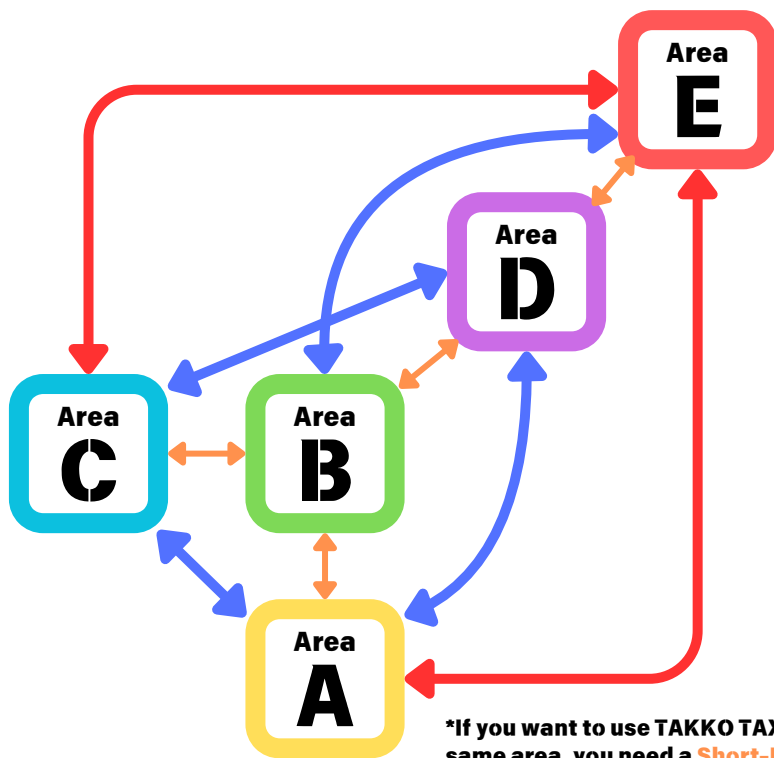

# TAKKO MaaS

Scan me!!

SERVICE PERIOD 2024 Aug 1st ~ Nov 30

Book a taxi | Buy a taxi ticket | Buy a bus ticket

This service allows you to search routes and purchase bus/taxi tickets with your smartphones.

## TAKKO TAXI Service Area & Ticket Price

- Short Distance: 4,700 yen / car
- Medium Distance: 8,100 yen / car
- Long Distance: 10,900 yen / car

- Area A: Tazawako Station
- Area B: Tazawako Kohan (Lakeside)
- Area C: Katajiri (Statue of Tatsuko)
- Area D: Tazawako Kogen
- Area E: Nyuto Onsen

## TAKKO BUS Service Area & Ticket Price

1 DAY PASS 3,700 yen

- Tazawako Round Trip Line
- Tamagawa Line
- Tazawako Line
- Nyuto Line
- Komagatake Line

## <NOTE>

- TAKKO MaaS is available from August 1, 2024 to November 30, 2024.
- To reserve TAKKO TAXI, please make the reservation at least one day in advance by filling out the form on the linked web page.
- TAKKO TAXI operate from 8:30 am to 5:30 pm
- Members must be registered to reserve a TAKKO TAXI and purchase each ticket.
- Please refer to the TAKKO MaaS web page for more details.